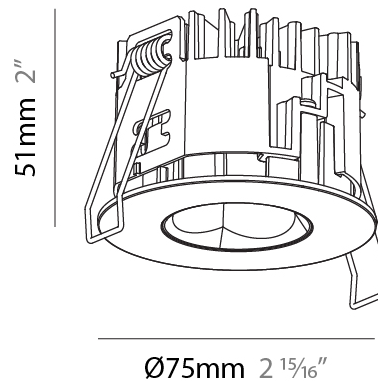

Series: Oiko Pro Round
Subseries: Oiko Pro Round Fixed
Partner: Prolicht
Division: Architectural
Installation: Recessed
Product Type: Downlight
Mounting Location: Ceiling
Light Distribution: Direct

PHYSICAL

Aperture Sizes - Downlights: 1"
Shape: Round
Diameter (mm): 75
Diameter (in): 2 ¹⁵/₁₆"
Height (mm): 51
Height (in): 2
Ceiling Thickness (mm): 1 - 25
Ceiling Thickness (in): 1/16 - 1 3/16
Min. Recessing Depth (mm): 55
Min. Recessing Depth (in): 2 ³/₁₆"
Diffuser: Lens Pack - Spread Lens / Linear Spread Lens / Honeycomb Louver
Fixture Finish: SSR / BKV / CWI / CRY / HAB / UFT / ITA / RUA / FTG / MYG / LOD / PUS / FRO / FUP / KIA / POP / BLS / SPG / MEY / GOH / CHC / COM / ABZ / JAG / OBR / MOS / ROR
Fixture Material: Aluminum Die Cast
Cut-out Measurements: 68mm / 2 11/16" Diameter

ELECTRICAL

Lamp Type: LED (Zhaga Standard)
Input Wattage (W): 14
Total Output Wattage (W): 12.7
Dimming: Dali Dimming
Driver Included: No
Driver Location: Recessed Housing
Driver Type: Constant Current - Universal (120Vac only for DALI driver)
Driver Class: Class 2
Input Voltage (V): 120 - 277
Constant Current (MA): 700

LED

Color Temperature (°K): 2700-6500 Tunable White
Max. Delivered Lumen (lm): 1240
Nominal Lumen (lm): 1460
CRI: >93 CRI
Lamp Life (hrs): 50000
Special LEDs offerings: Tunable White

OPTICAL

Reflector: 52
Adjustability: Fixed

RATINGS AND CERTIFICATIONS

Certified By: Certified for North American Standards
IP rating: IP20