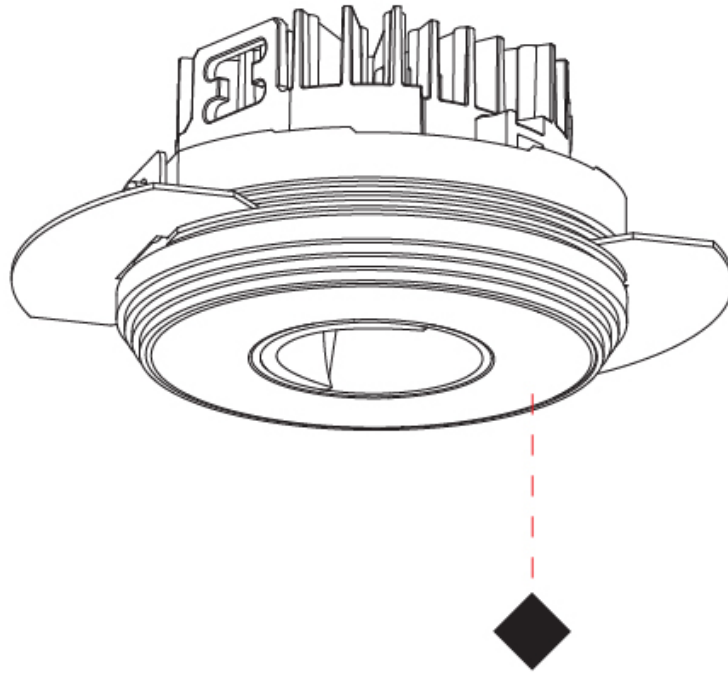

OIKO PRO ROUND WALLWASH TRIMLESS

A35875-

PROJECT

TYPE

SPECIFIER

QUANTITY

DATE

A