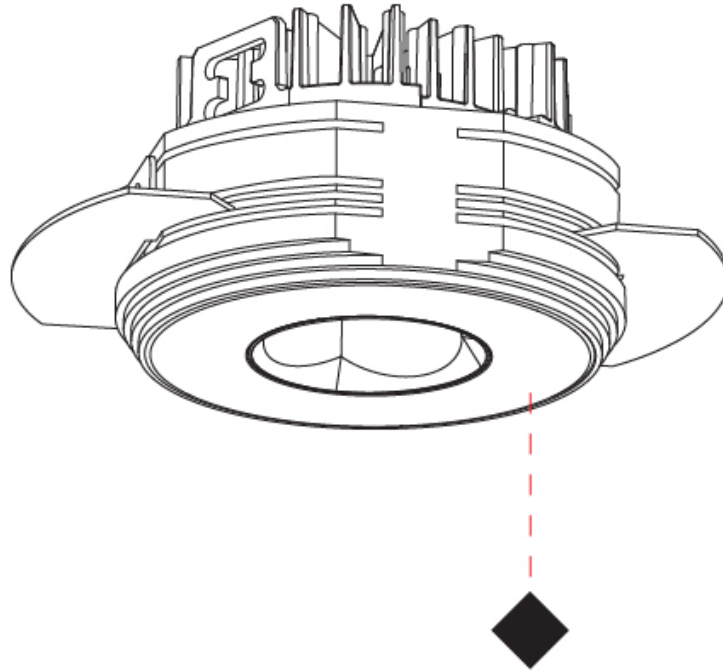

OIKO PRO ROUND FIXED TRIMLESS

A35879-

PROJECT

TYPE

SPECIFIER

QUANTITY

DATE

A