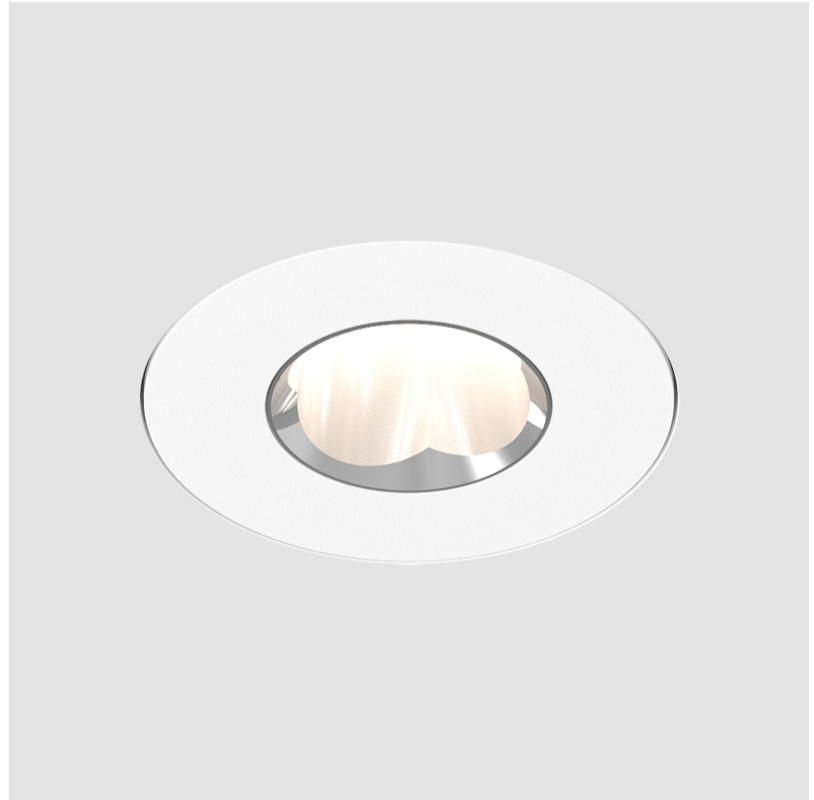

PHYSICAL

Aperture Sizes - Downlights: 1"
Shape: Round
Diameter (mm): 75
Diameter (in): 2 ¹⁵/₁₆
Height (mm): 51
Height (in): 2
Ceiling Thickness (mm): 10 / 12.5 / 15 / 25
Ceiling Thickness (in): 3/8 or 1/2 or 9/16 or 1
Min. Recessing Depth (mm): 60
Min. Recessing Depth (in): 2 ³/₈
Diffuser: Lens Pack - Spread Lens / Linear Spread Lens / Honeycomb Louver
Fixture Finish: SSR / BKV / CWI / CRY / HAB / UFT / ITA / RUA / FTG / MYG / LOD / PUS / FRO / FUP / KIA / POP / BLS / SPG / MEY / GOH / CHC / COM / ABZ / JAG / OBR / MOS / ROR
Fixture Material: Aluminum Die Cast
Cut-out Measurements: 68mm / 2 11/16" Diameter

ELECTRICAL

Lamp Type: LED (Zhaga Standard)
Input Wattage (W): 15
Total Output Wattage (W): 13.6
Dimming: Tri-Mode (Non-Dimming and Phase Dimming (120Vac only) and 0-10V Dimming)
Driver Included: No
Driver Location: Recessed Housing
Driver Type: Constant Current - Universal
Driver Class: Class 2
Input Voltage (V): 120 - 277
Constant Current (MA): 350

LED

Color Temperature (°K): 2700 / 3000 / 3500 / 4000
Max. Delivered Lumen (lm): 1375 / 1462 / 1531 / 1545
Nominal Lumen (lm): 1566 / 1665 / 1743 / 1759
CRI: >90 CRI
Lamp Life (hrs): 50000

OPTICAL

Reflector°: 50
Adjustability: Fixed

RATINGS AND CERTIFICATIONS

Certified By: Certified for North American Standards
IP rating: IP20