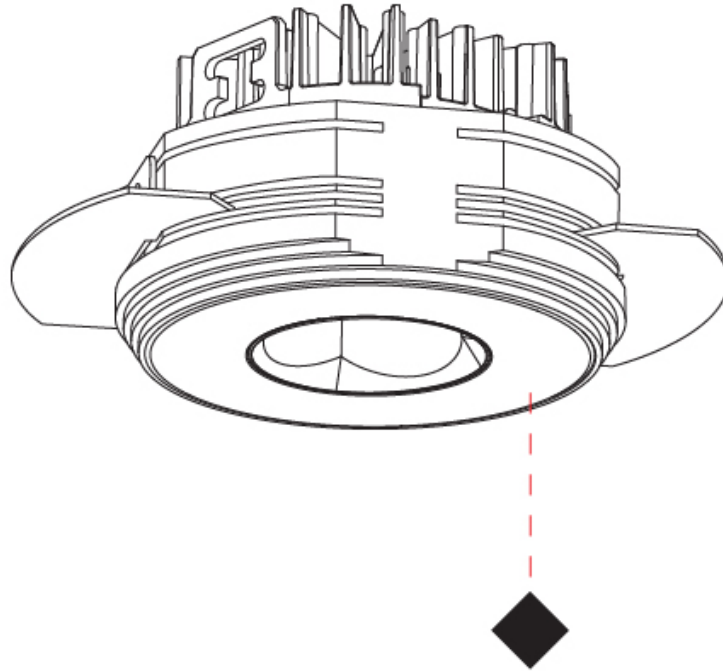

OIKO PRO ROUND FIXED TRIMLESS

A35882-

PROJECT

TYPE

SPECIFIER

QUANTITY

DATE

A